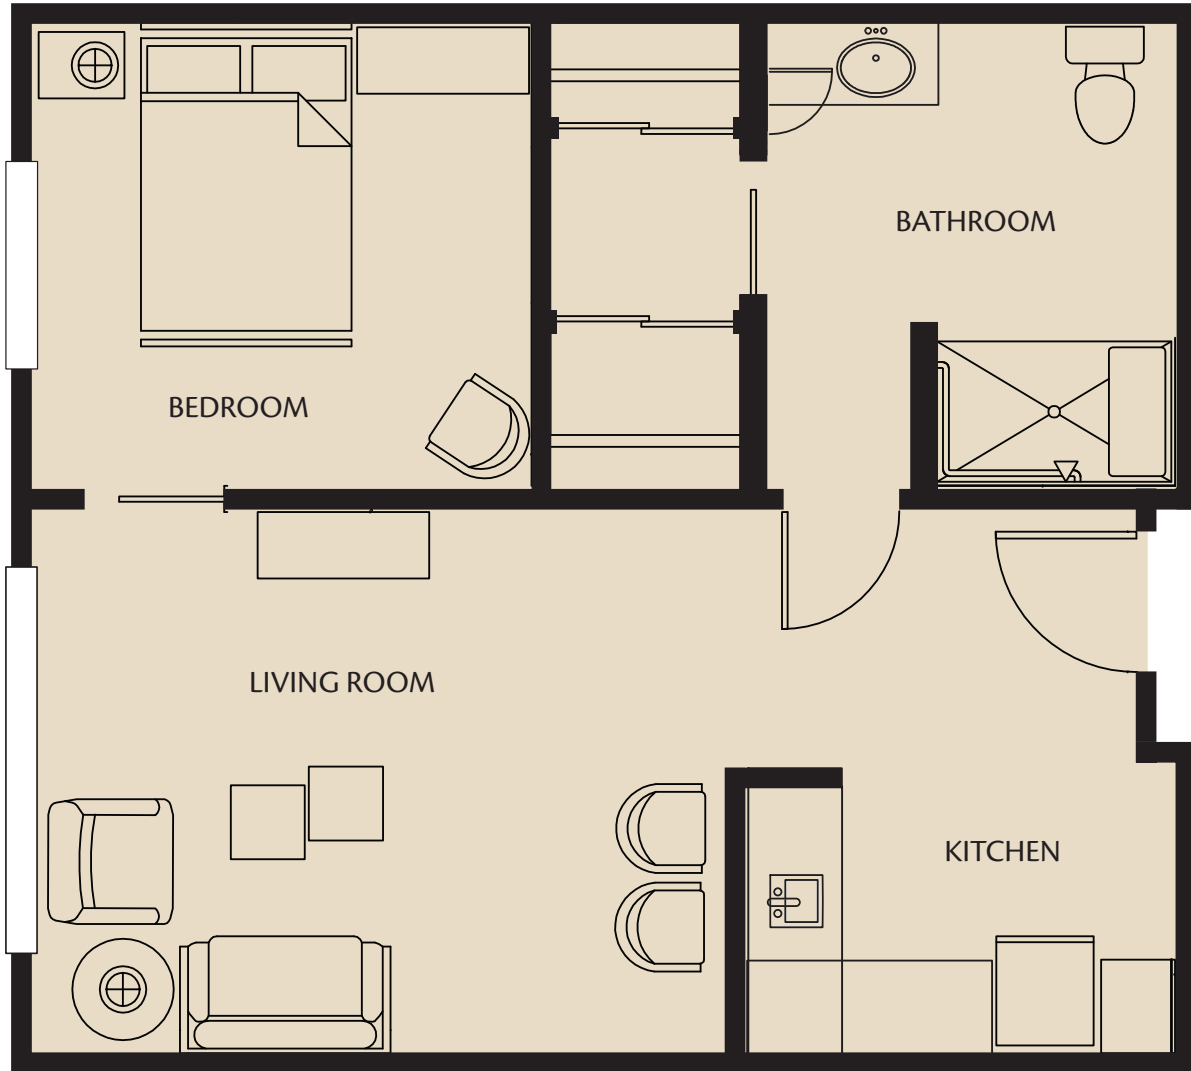

HarborChase

Assisted Living • Memory Care

Beavercreek

The Kettering

ASSISTED LIVING

Sq. Ft.

\$

HarborChase

Assisted Living • Memory Care

Beavercreek

The Carillon

ASSISTED LIVING

Sq. Ft.

\$

The Patterson

ASSISTED LIVING

Sq. Ft.

\$

The Hawthorn

MEMORY CARE

Sq. Ft.

\$

The Greenbrier

MEMORY CARE