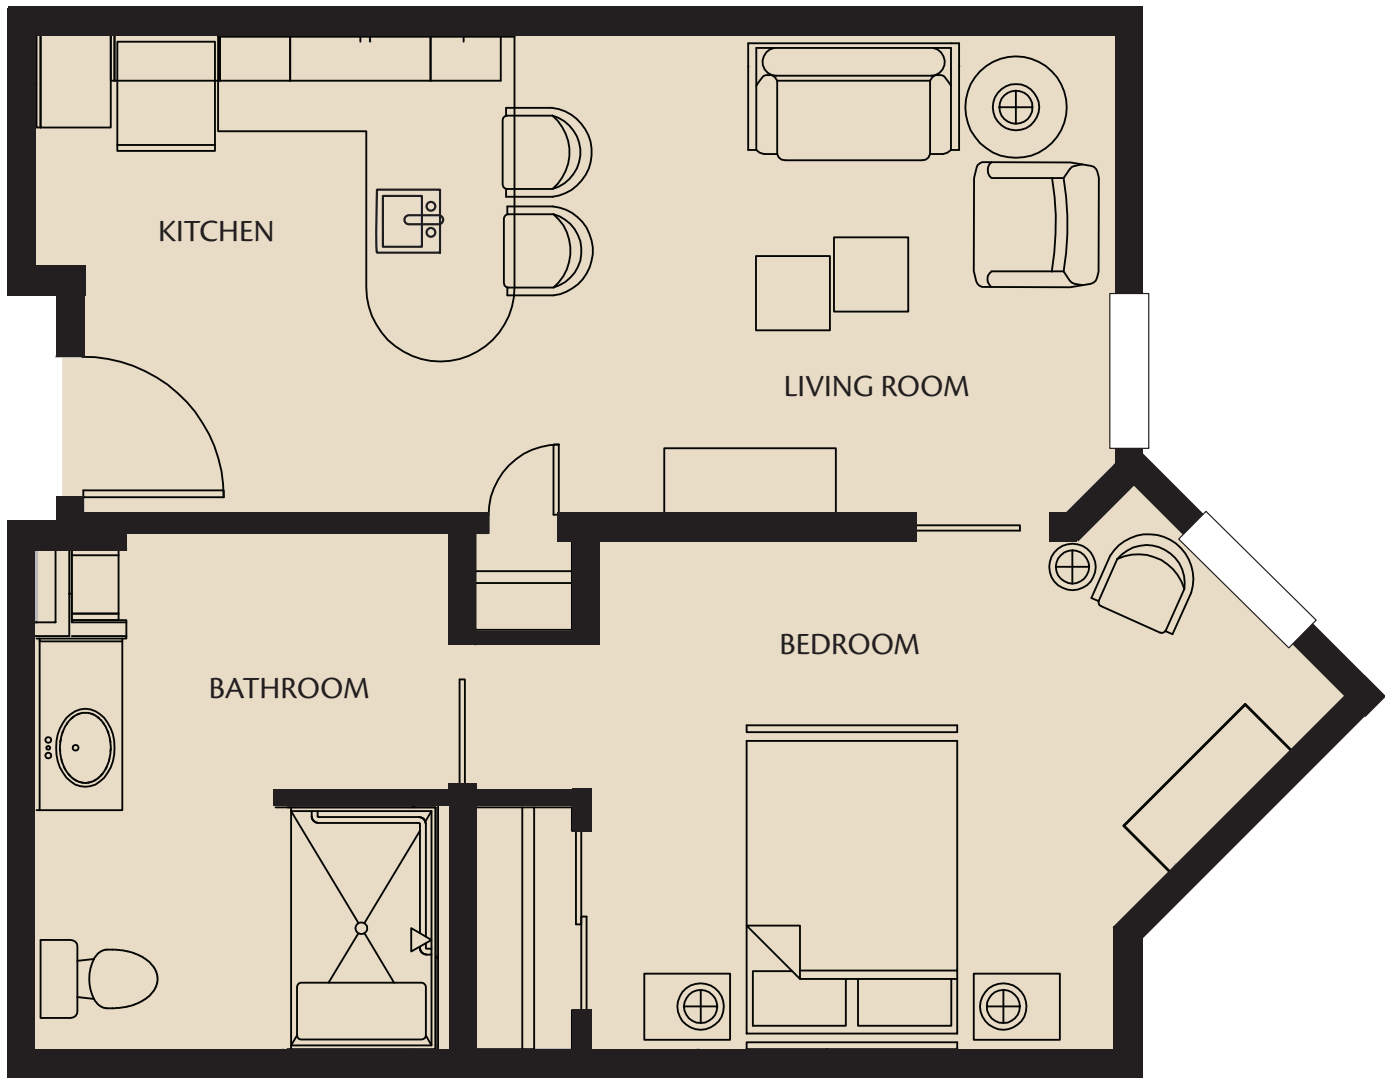

HarborChase

Assisted Living • Memory Care

Beavercreek

The Kettering

ASSISTED LIVING

Sq. Ft.

\$

HarborChase

Assisted Living • Memory Care

Beavercreek

The Carillon

ASSISTED LIVING

Sq. Ft.

\$

The Patterson

ASSISTED LIVING

Sq. Ft.

\$

The Hawthorn

MEMORY CARE

Sq. Ft.

\$

The Greenbrier

MEMORY CARE

Sq. Ft.

\$

The Stafford

MEMORY CARE

Sq. Ft.

\$

HarborChase

Assisted Living • Memory Care